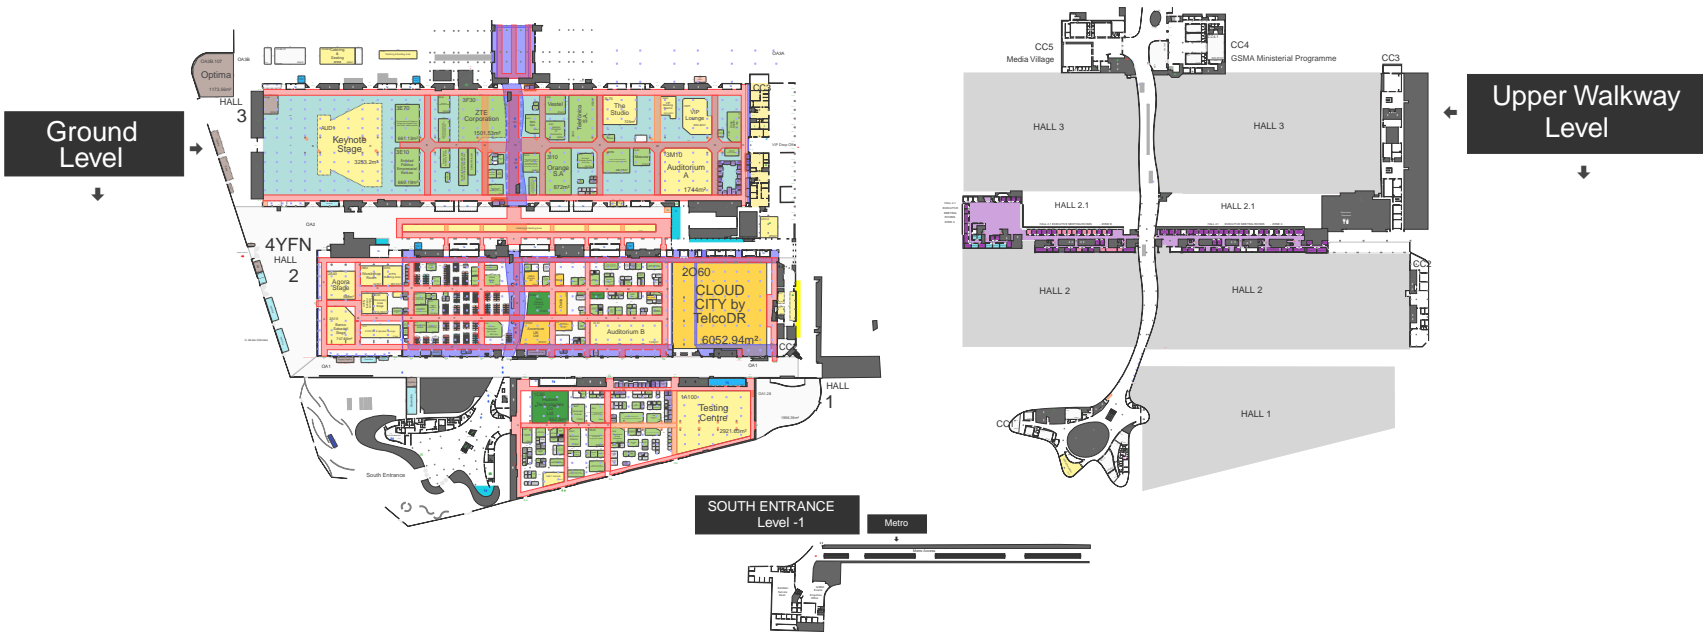

MWC21 Barcelona
 Event date: Jun 28 2021 - Jul 01 2021
 PDF Created: Jun 11 2021, 12:00:20
 Units: Metres (m)

MWC Stands Key

 Available	 Executive Meeting Room
 Reserved	 Meeting Room
 Exhibition Stand Plus	 Meeting Room Plus
 Shell Scheme	 Daily Meeting Room
 Space Only	 Processing
 Pod	 PL
 Double Deck	 Outdoor Stand
 Space Only Hospitality Suite	 Outdoor Pavilion
 Feature zone	 Storage
 Business Meeting Room	

4YFN – Hall 8.1 Stands Key

 Available	 Startup Corner
 Double Deck	 Startup Corner Mon-Tues
 Exhibition Stand Plus	 Startup Corner Wed-Thurs
 Meeting Room	 Startup Pod
 PL	 Startup Pod Mon- Tues
 Processing	 Startup Pod Wed-Thurs
 Reserved	 Storage
 Space Only	

Height restrictions (General – maximum height limit: 6m)

Refer to your technical stand plan, on the Event floorplan, to review if your stand has any height restrictions

Rigging restrictions: refer to Stand Building Regulations - Rigging section – on the Online Event Manual